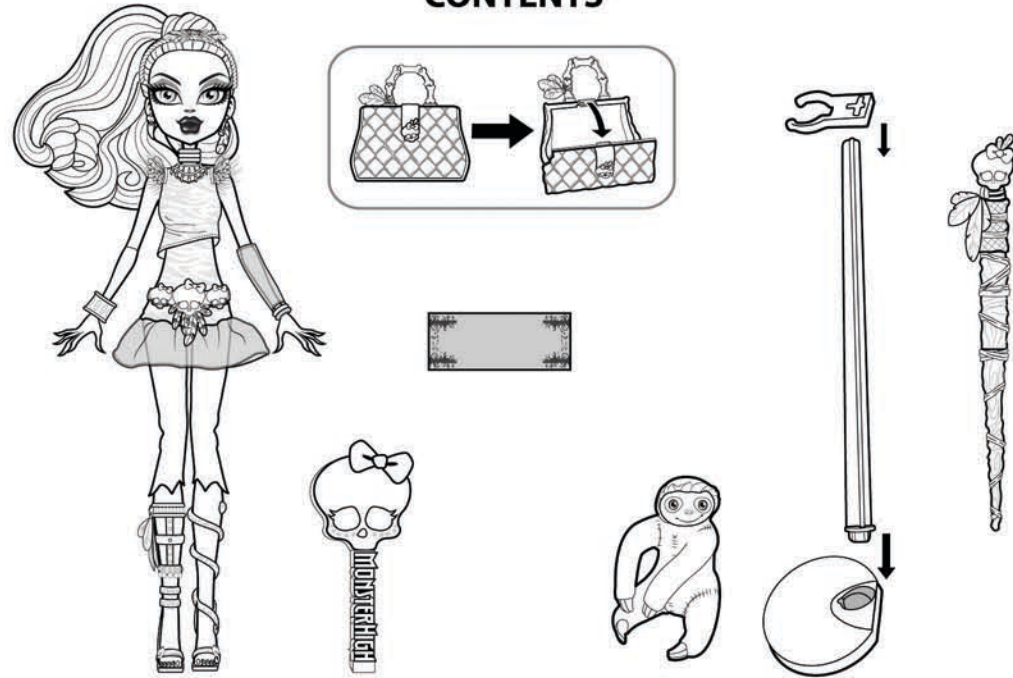

INSTRUCTIONS

CONTENTS

Marker may stain fabrics and other surfaces. Avoid contact with carpet, clothing, walls, and furniture.

WARNING:
CHOKING HAZARD - Small parts.
Not for children under 3 years.

Please remove everything from the package and compare to the contents shown here. If any items are missing, please contact your local Mattel office. Keep these instructions for future reference as they contain important information.